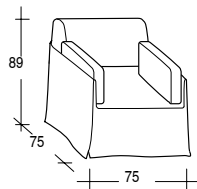

For available fabrics [click here](#). By request it's possible to realize the sofa covering with the client's fabric. For major informations please ask your proper dealer.

Materasso:

Materasso:

Materasso in espanso cm. 195x75x10

Materasso in espanso cm. 195x75x10

CONSUMO TESSUTO in metri lineari (rotolo h.140 cm)

CONSUMO TESSUTO in metri lineari (rotolo h.140 cm)

5m

Dimensioni / Dimensions

H. seduta cm. 44
Seat height cm 44

P. utile seduta cm. 50
Usable seat depth cm 50